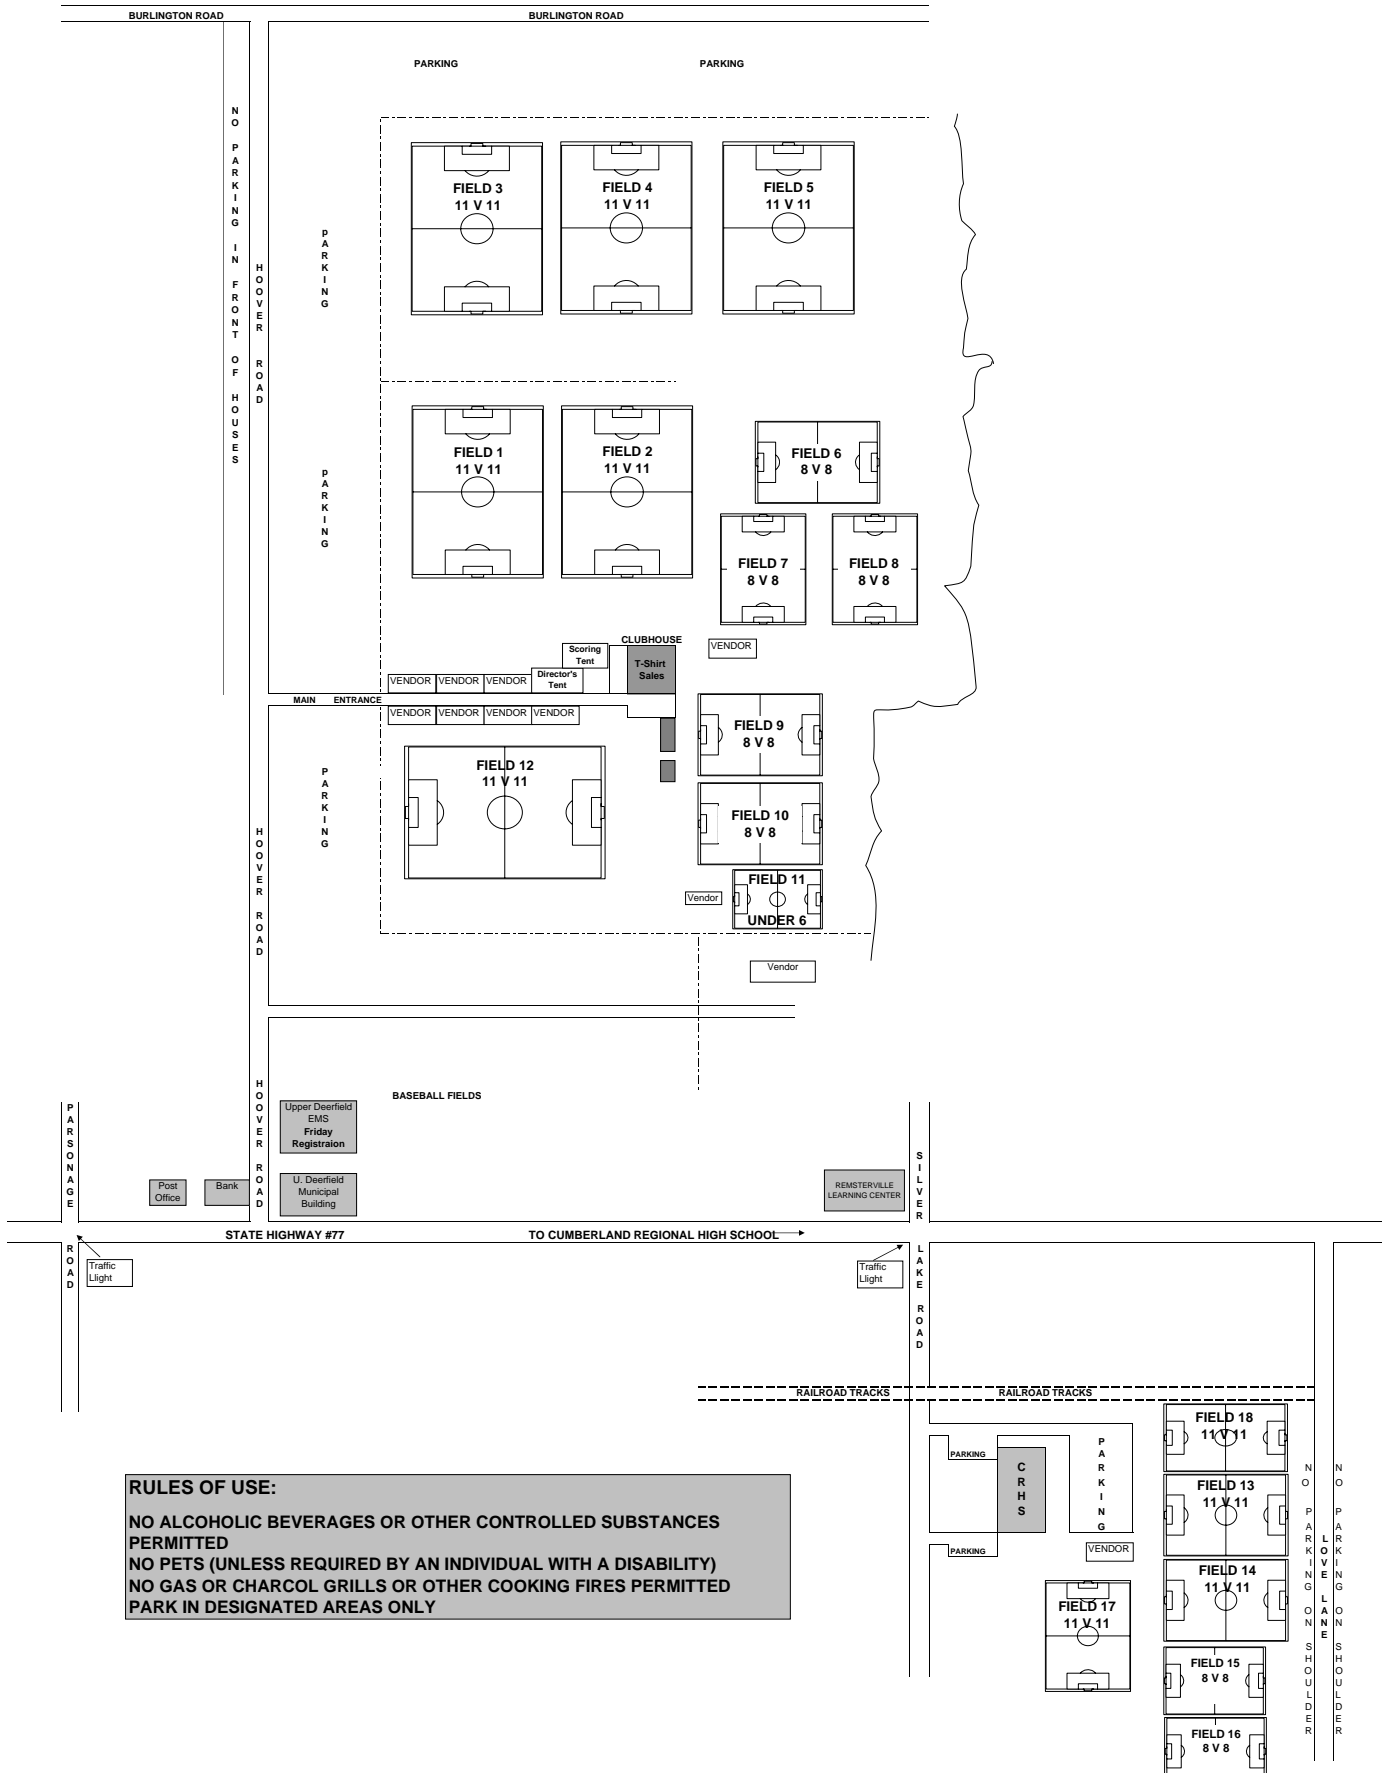

COHANSEY SOCCER CLUB, 50 HOOVER RD, SEABROOK, NJ

FIELDS 1 THROUGH 12 ARE AT THE COHANSEY SOCCER COMPLEX

FIELDS 13 THROUGH 18 ARE AT CUMBERLAND REGIONAL HIGH SCHOOL (NO PARKING ALONG SHOULDER ON LOVE LANE)

RULES OF USE:
 NO ALCOHOLIC BEVERAGES OR OTHER CONTROLLED SUBSTANCES PERMITTED
 NO PETS (UNLESS REQUIRED BY AN INDIVIDUAL WITH A DISABILITY)
 NO GAS OR CHARCOL GRILLS OR OTHER COOKING FIRES PERMITTED
 PARK IN DESIGNATED AREAS ONLY