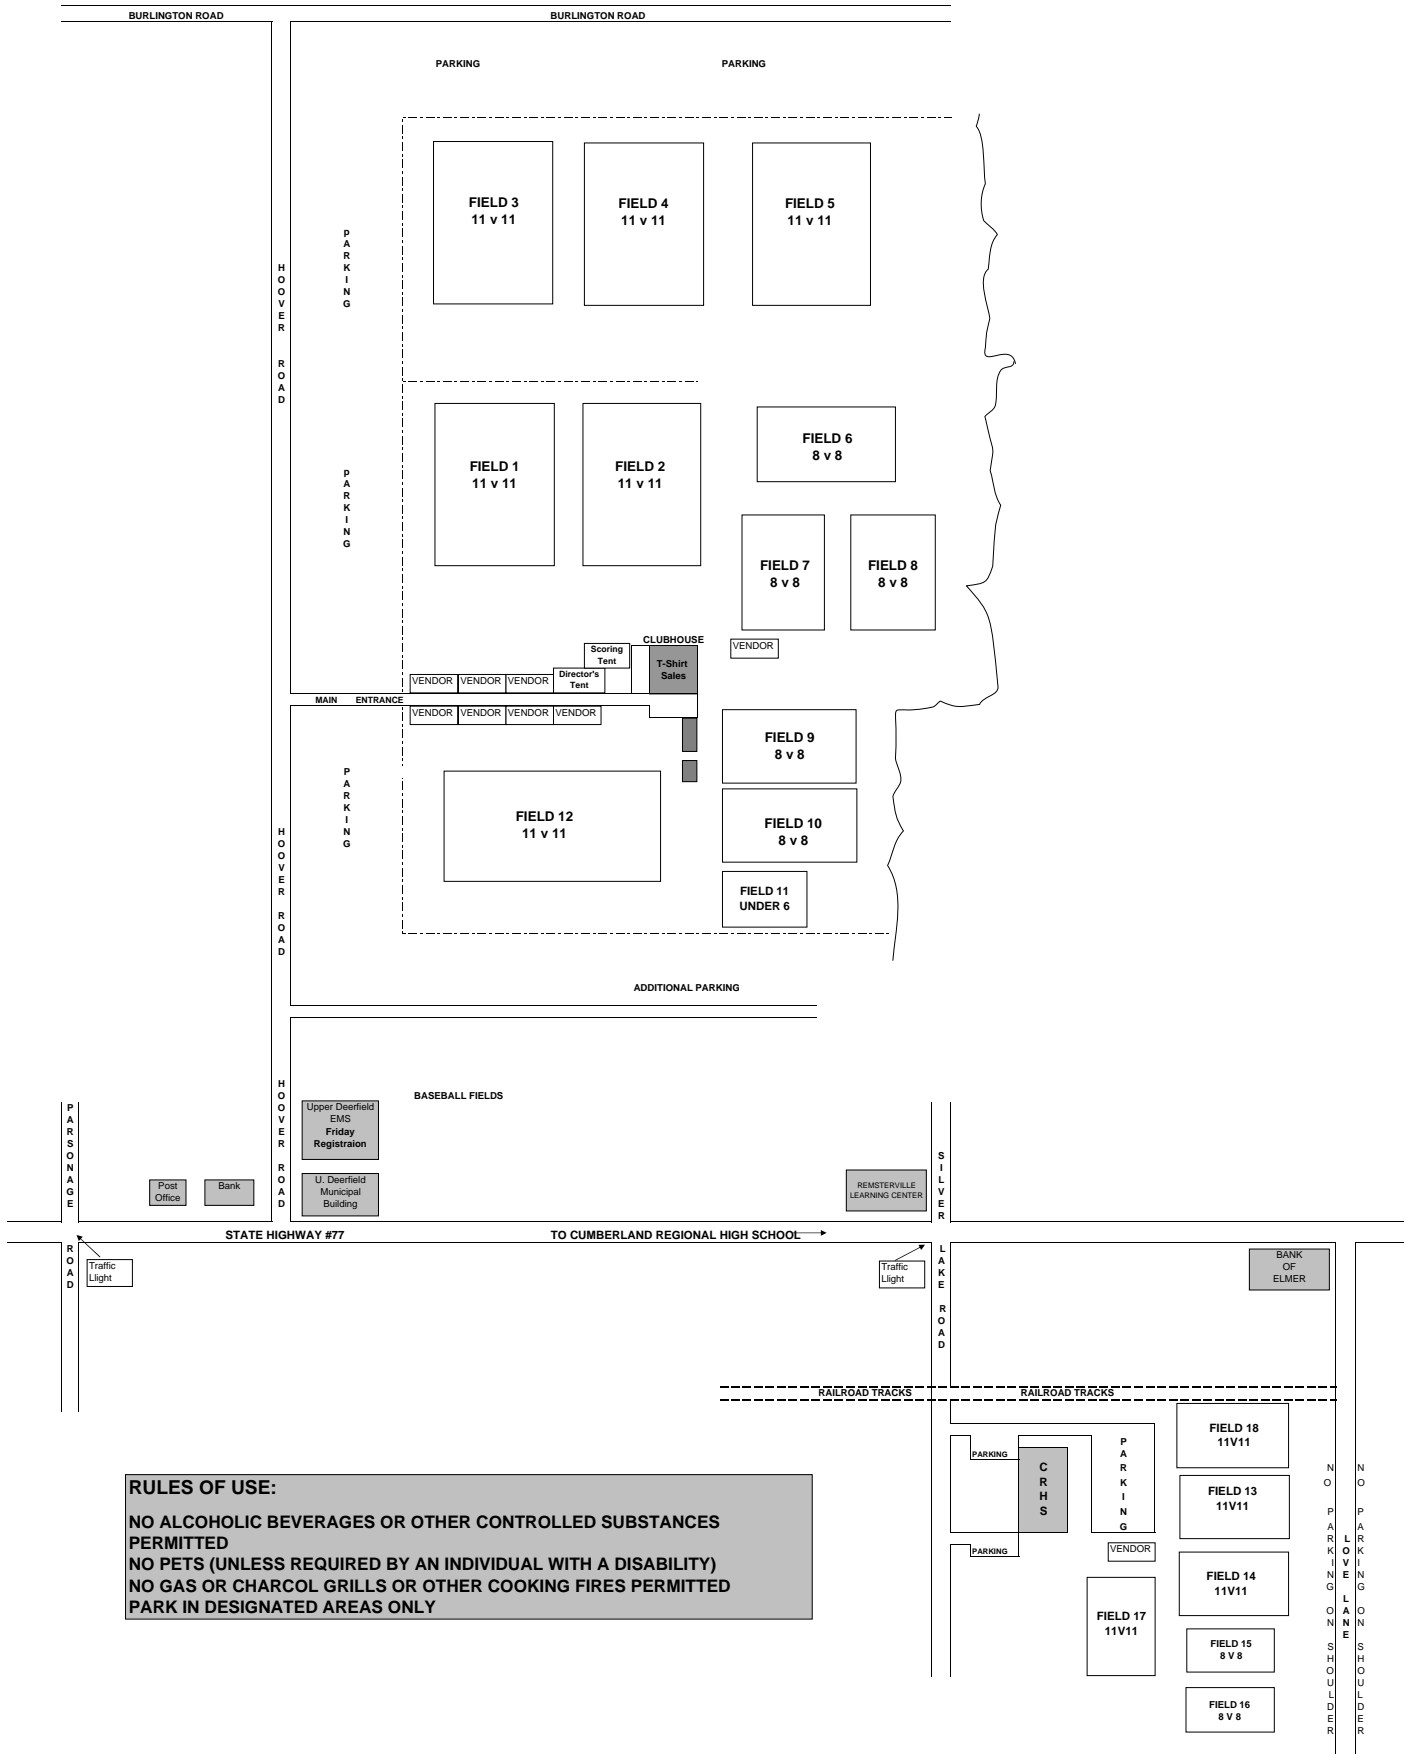

COHANSEY SOCCER CLUB, 50 HOOVER RD, SEABROOK, NJ

FIELDS 1 THROUGH 12 ARE AT THE COHANSEY SOCCER COMPLEX

FIELD 13 THROUGH 17 ARE AT CUMBERLAND REGIONAL HIGH SCHOOL (NO PARKING ALONG SHOULDER ON LOVE LANE)